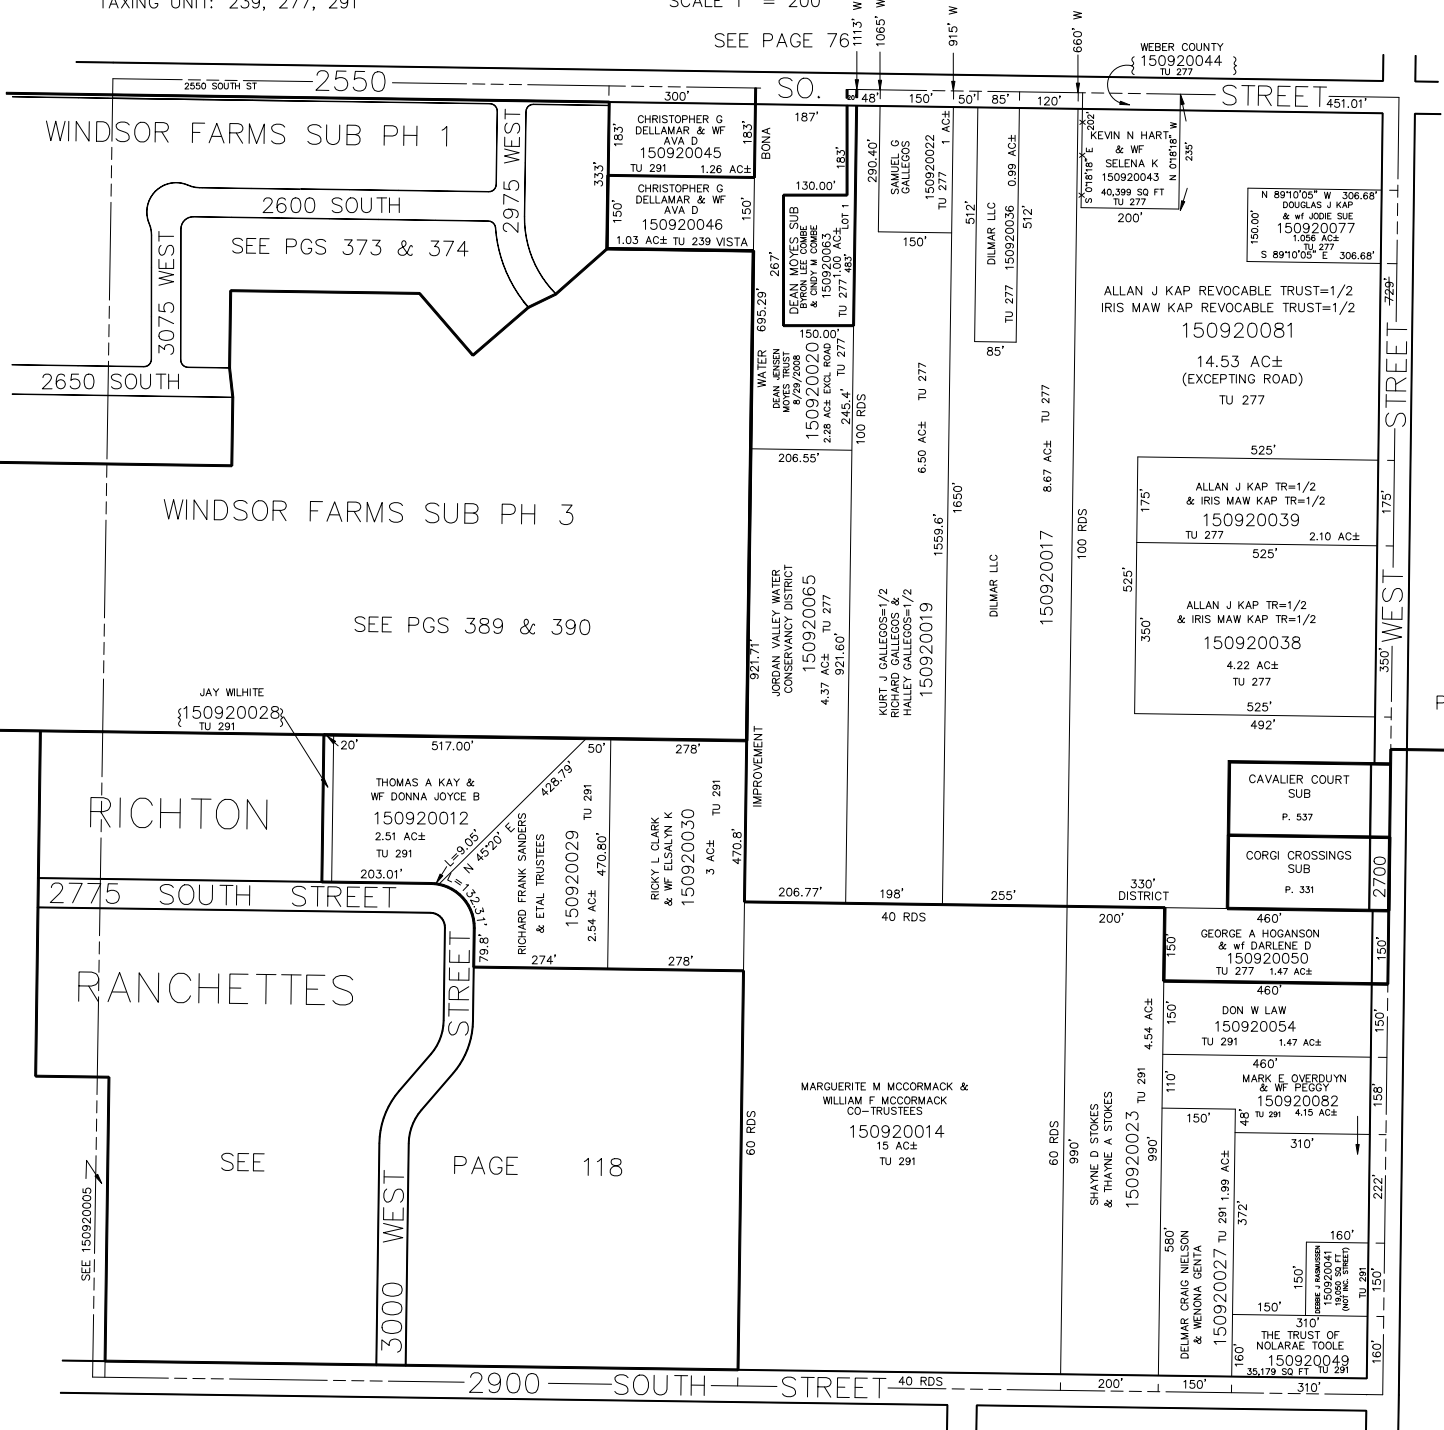

N.E. 1/4
SECTION 34, T.6N., R.2W., S.L.B. & M.

IN WEST HAVEN CITY

TAXING UNIT: 239, 277, 291

SCALE 1" = 200'

SEE PAGE 76

SEE PAGE 96